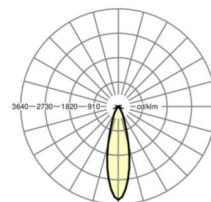

CHARACTERISTICS

Order number	37512074134
EAN number	4020863368051
Commodity code	94051190
Certification mark	IP 20, Protection class I, F, Indoor, CE
Impact resistance (IK rating)	IK02
Ambient temperatur	ta 25°C
Warranty period	5 years

ELECTRICAL ENGINEERING

Controller	Electronic driver (1 pcs.)
System output	36W
Mains voltage	230V/50Hz
Circuit breakers (inrush current)	11 pieces/B10, 19 pieces/B16, 19 pieces/C10, 31 pieces/C16
Energy efficiency class/light source	E

LIGHTING TECHNOLOGY

Placement	LED, Colour rendering/Light colour CRI ≥ 80 / 2700K
Colour tolerance (MacAdam)	3SDCM
Photobiological safety (Luminaire)	RG1
Nominal luminous flux	3527lm
LED service life	50000h L80/B50 (Tq 25°C)
Luminaire luminous efficiency	99lm/W
Flicker free	<5% @ 100Hz
Beam angle	30°
UGR lat./long.	17.3 / 17.3 (30° reflector)

MECHANICS

Housing colour	black RAL 9005
Dimensions (LxWxH/DxH)	110mm x 180mm x 254mm
Weight (net)	1.2kg
Swivel and turn area (x/y/z)	+ 90° / 0° / 350°
Type of installation	Track mounting, Light structure

Dimensions

L	110 mm	Length
B	180 mm	Width
H	254 mm	Height
KL	133 mm	Length luminaire head or box for ballasts
KB	42 mm	Width luminaire head or box for ballasts
KH	53 mm	Height luminaire head or box for ballasts

DEEP-LINK

<https://www.regiolux.de/en/article/37512074134>

Reference	LED 3500lm 827
ηLB	100 %
Φ ↓/↑	100 % / 0 %
UGR lat./long.	17.3 / 17.3 (30° reflector)